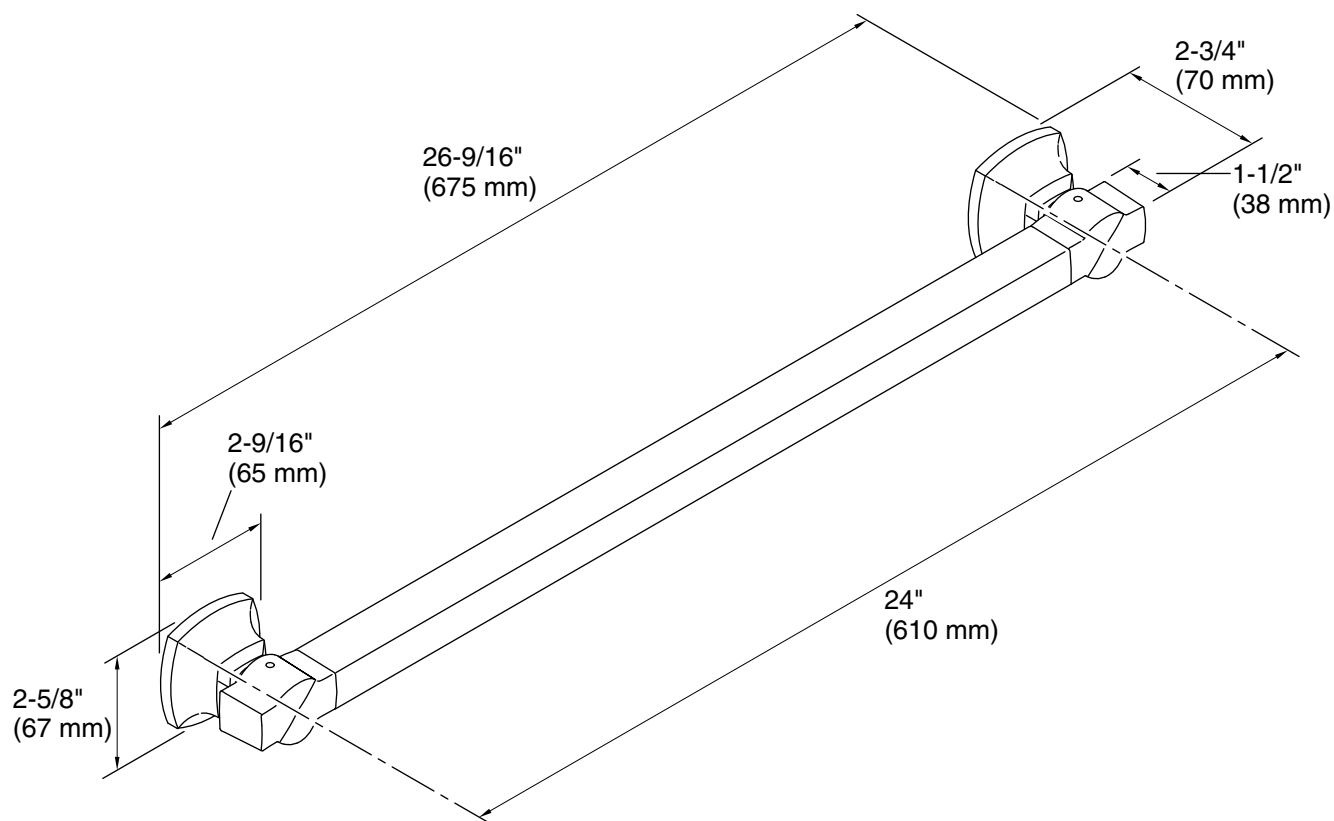

Technical Information

All product dimensions are nominal.

Material: Metal

Notes

Measure your actual product for roughing-in details.

WARNING: Risk of personal injury. The wall plates on the grab bar must be mounted to a brace between the wall studs. This will ensure that the weight of the user is adequately supported.